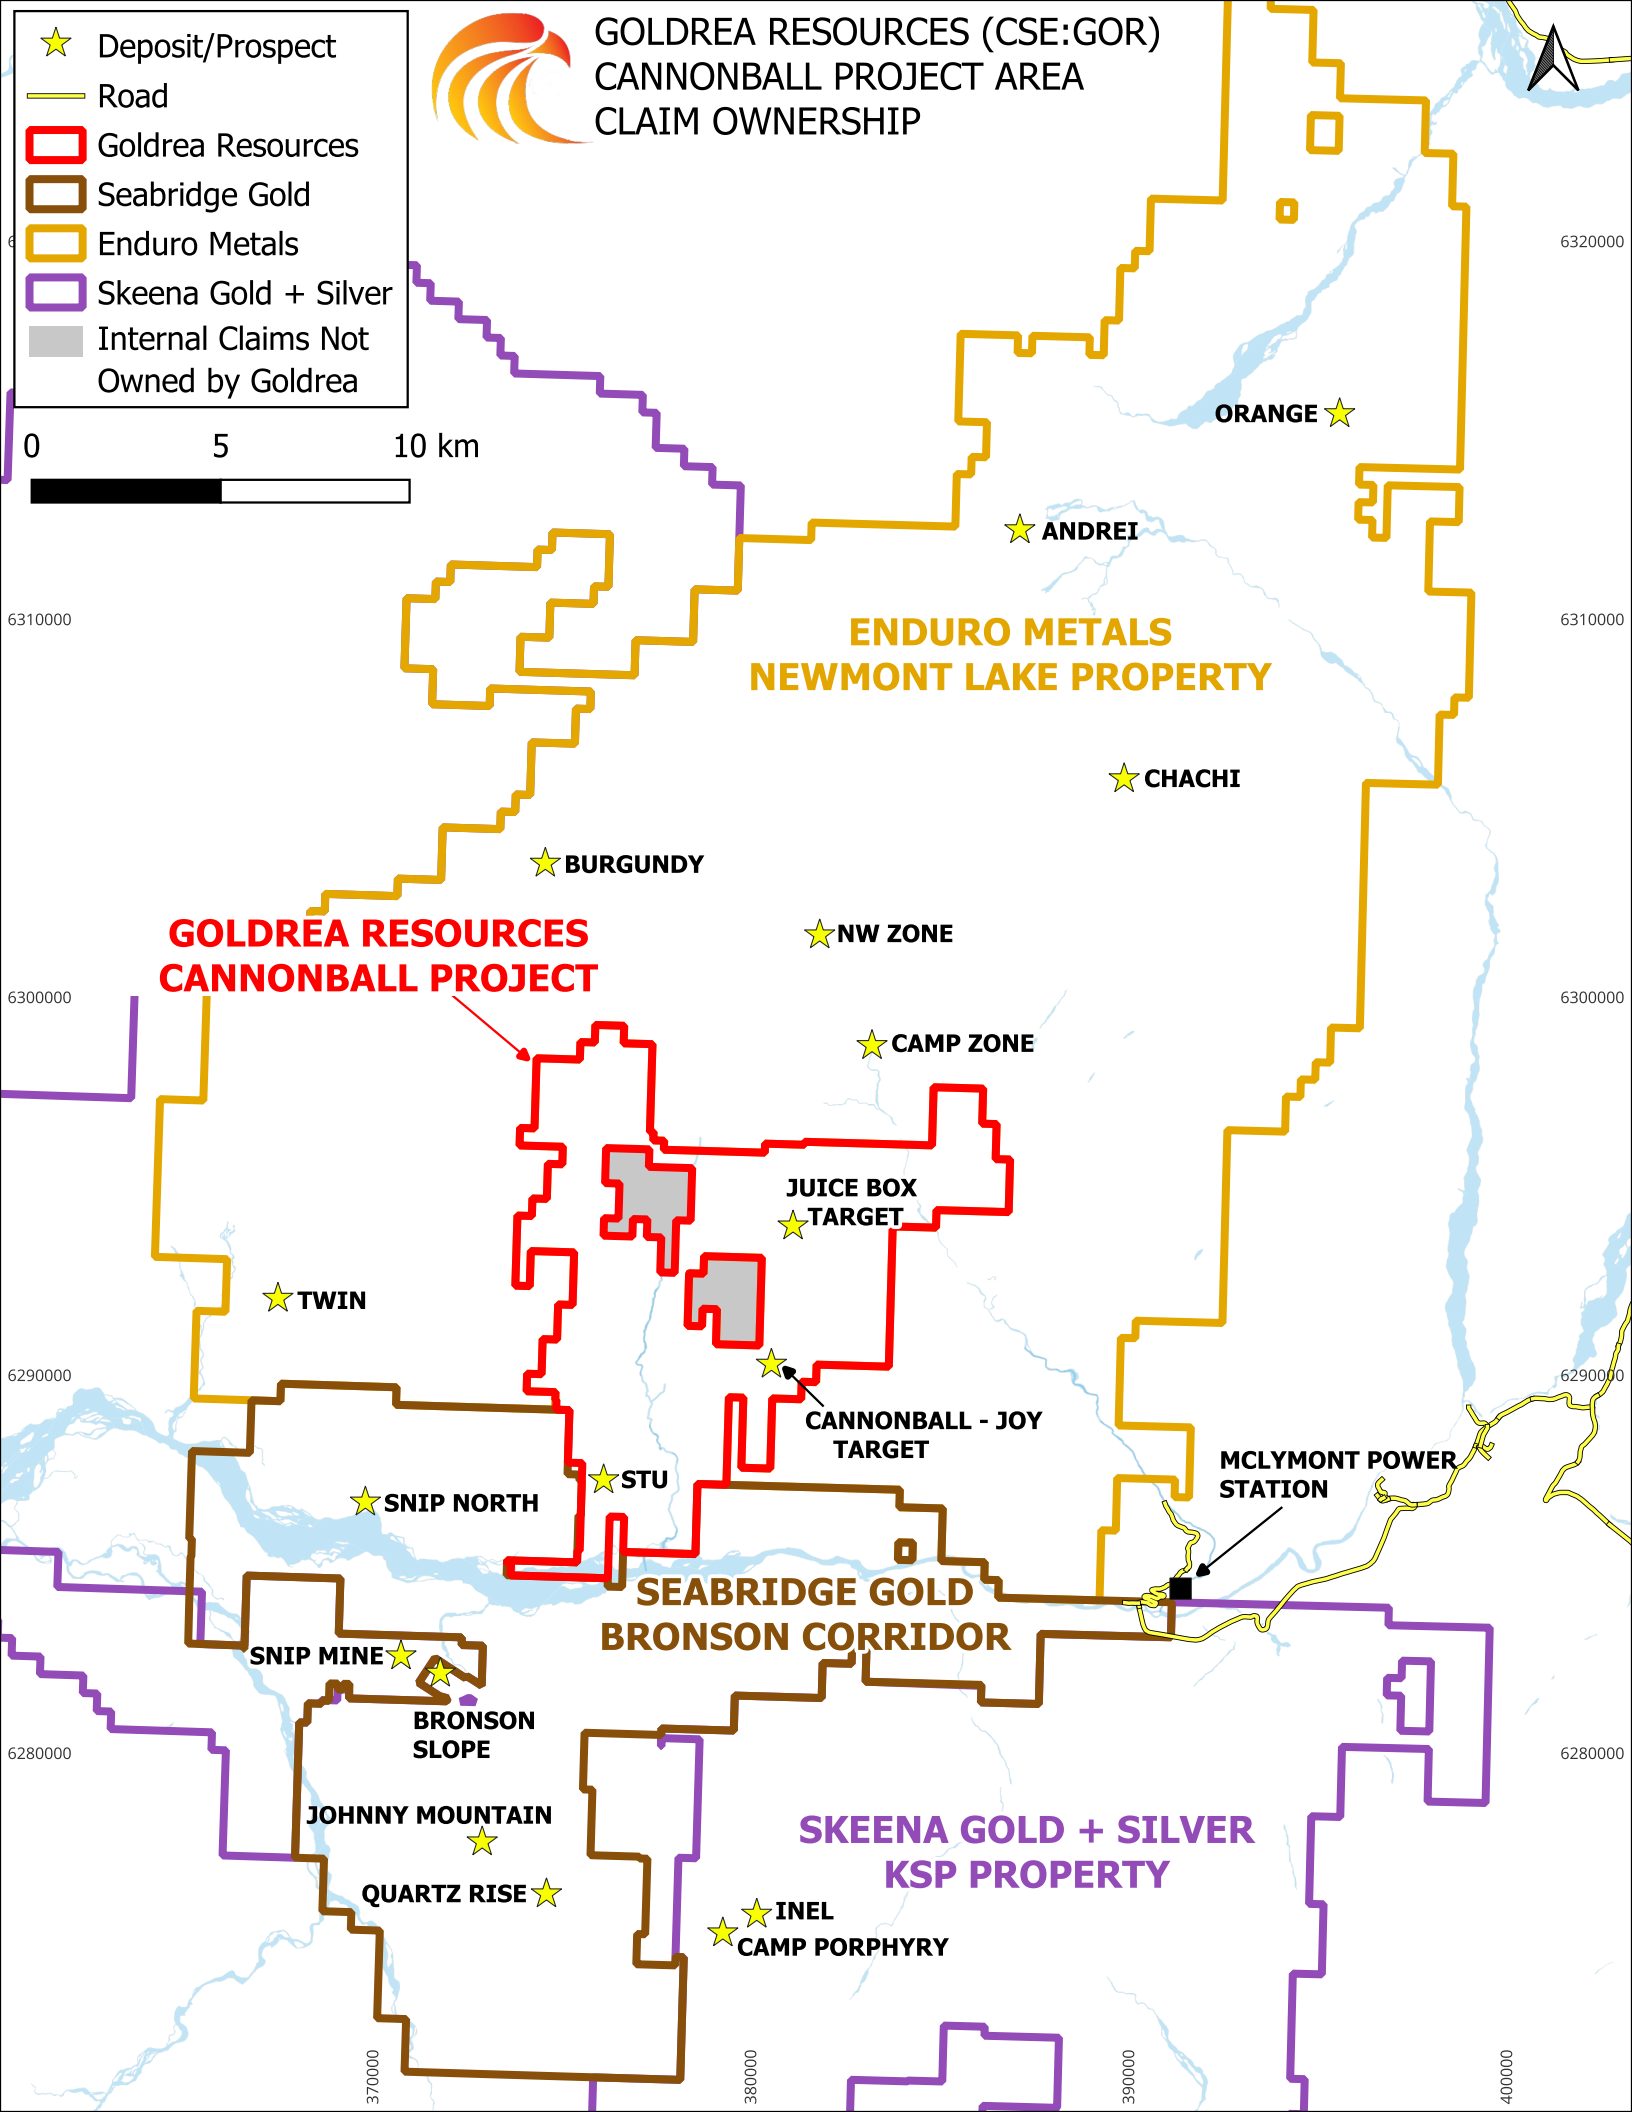

**GOLDREA RESOURCES (CSE:GOR)**  
**CANNONBALL PROJECT AREA**  
**CLAIM OWNERSHIP**

- ★ Deposit/Prospect
- Road
- ▭ Goldrea Resources
- ▭ Seabridge Gold
- ▭ Enduro Metals
- ▭ Skeena Gold + Silver
- ▭ Internal Claims Not Owned by Goldrea

6320000

6310000

6300000

6290000

6280000

370000

380000

390000

400000

**GOLDREA RESOURCES  
 CANNONBALL PROJECT**

**ENDURO METALS  
 NEWMONT LAKE PROPERTY**

**SEABRIDGE GOLD  
 BRONSON CORRIDOR**

**SKEENA GOLD + SILVER  
 KSP PROPERTY**

ORANGE ★

★ ANDREI

★ CHACHI

★ STU

★ SNIP MINE

★ BRONSON  
SLOPE

★ JOHNNY MOUNTAIN

★ QUARTZ RISE

★ INEL  
★ CAMP PORPHYRY